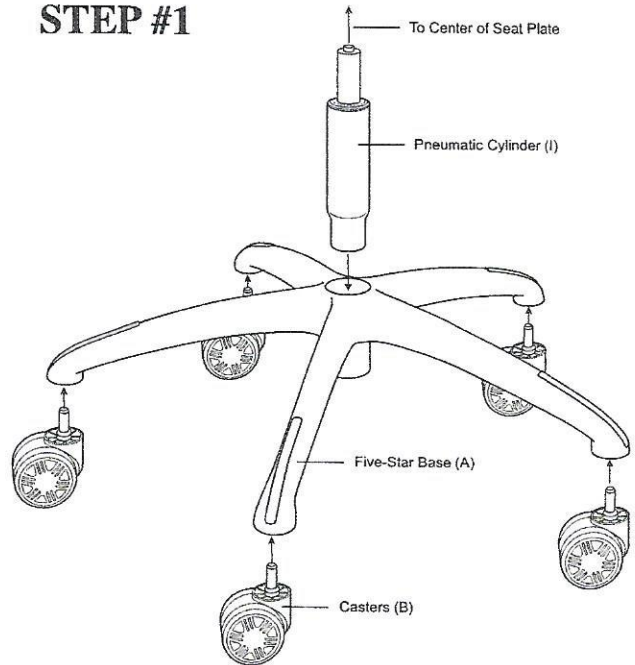

BEVCO®

CHAIR ASSEMBLY INSTRUCTION GUIDE for MESH CHAIRS

PARTS LIST

- A - Five-Star Base
- B - Casters
- C - Armrests
- D - Seating Assembly
- E - Seat Back
- F - Pneumatic Cylinder
- G - Screw Set With Allen Wrench

If you have any concerns or problems, please contact Bevco customer service at 800-864-2991.

Be certain to tighten all fasteners appropriately.

STEP #1