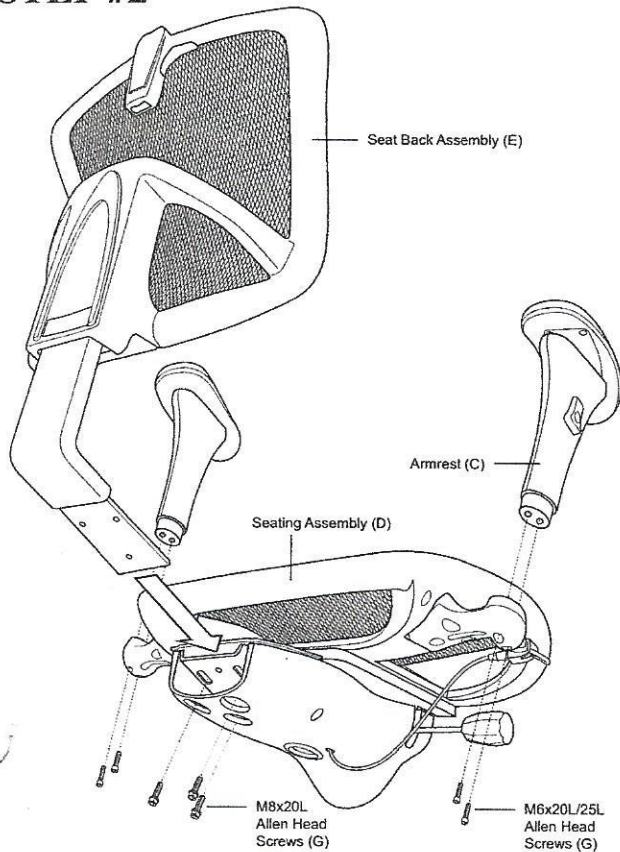

BEVCO®

CHAIR ASSEMBLY INSTRUCTION GUIDE for MESH CHAIRS

PARTS LIST

- A - Five-Star Base
- B - Casters
- C - Armrests
- D - Seating Assembly
- E - Seat Back
- F - Pneumatic Cylinder
- G - Screw Set With Allen Wrench

If you have any concerns or problems, please contact Bevco customer service at 800-864-2991.

Be certain to tighten all fasteners appropriately.

STEP #1

STEP #2

STEP #3